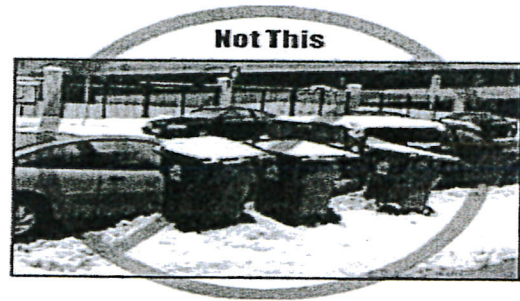

SET OUT TIME

- On the day of collection, carts need to be placed out by 6:00am.
- Do not set out more than 12-hours before day of collection.
- Carts need to be returned to storage location within 24-hours of your collection day.

WINTER TIPS

- Clearing snow after each snowfall will make it easier to move your cart to its collection point.
- Clear a place at your collection point so carts sit flat.
- Carts **WILL NOT** be collected if placed on a snow bank.

Place cart like this

2018															
GARBAGE AND RECYCLING				CITY OF RICHLAND CENTER				GARBAGE							
January <table border="1"> <tr><th>S</th><th>M</th><th>T</th><th>W</th><th>T</th><th>F</th><th>S</th></tr> <tr><td></td><td>1</td><td>2</td><td>3</td><td>4</td><td>5</td><td>6</td></tr> <tr><td>7</td><td>8</td><td>9</td><td>10</td><td>11</td><td>12</td><td>13</td></tr> <tr><td>14</td><td>15</td><td>16</td><td>17</td><td>18</td><td>19</td><td>20</td></tr> <tr><td>21</td><td>22</td><td>23</td><td>24</td><td>25</td><td>26</td><td>27</td></tr> <tr><td>28</td><td>29</td><td>30</td><td>31</td><td></td><td></td><td></td></tr> </table>				April <table border="1"> <tr><th>S</th><th>M</th><th>T</th><th>W</th><th>T</th><th>F</th><th>S</th></tr> <tr><td>1</td><td>2</td><td>3</td><td>4</td><td>5</td><td>6</td><td>7</td></tr> <tr><td>8</td><td>9</td><td>10</td><td>11</td><td>12</td><td>13</td><td>14</td></tr> <tr><td>15</td><td>16</td><td>17</td><td>18</td><td>19</td><td>20</td><td>21</td></tr> <tr><td>22</td><td>23</td><td>24</td><td>25</td><td>26</td><td>27</td><td>28</td></tr> <tr><td>29</td><td>30</td><td></td><td></td><td></td><td></td><td></td></tr> </table>				July <table border="1"> <tr><th>S</th><th>M</th><th>T</th><th>W</th><th>T</th><th>F</th><th>S</th></tr> <tr><td>1</td><td>2</td><td>3</td><td>4</td><td>5</td><td>6</td><td>7</td></tr> <tr><td>8</td><td>9</td><td>10</td><td>11</td><td>12</td><td>13</td><td>14</td></tr> <tr><td>15</td><td>16</td><td>17</td><td>18</td><td>19</td><td>20</td><td>21</td></tr> <tr><td>22</td><td>23</td><td>24</td><td>25</td><td>26</td><td>27</td><td>28</td></tr> <tr><td>29</td><td>30</td><td>31</td><td></td><td></td><td></td><td></td></tr> </table>				October <table border="1"> <tr><th>S</th><th>M</th><th>T</th><th>W</th><th>T</th><th>F</th><th>S</th></tr> <tr><td></td><td>1</td><td>2</td><td>3</td><td>4</td><td>5</td><td>6</td></tr> <tr><td>7</td><td>8</td><td>9</td><td>10</td><td>11</td><td>12</td><td>13</td></tr> <tr><td>14</td><td>15</td><td>16</td><td>17</td><td>18</td><td>19</td><td>20</td></tr> <tr><td>21</td><td>22</td><td>23</td><td>24</td><td>25</td><td>26</td><td>27</td></tr> <tr><td>28</td><td>29</td><td>30</td><td>31</td><td></td><td></td><td></td></tr> </table>			
February <table border="1"> <tr><th>S</th><th>M</th><th>T</th><th>W</th><th>T</th><th>F</th><th>S</th></tr> <tr><td></td><td></td><td></td><td></td><td>1</td><td>2</td><td>3</td></tr> <tr><td>4</td><td>5</td><td>6</td><td>7</td><td>8</td><td>9</td><td>10</td></tr> <tr><td>11</td><td>12</td><td>13</td><td>14</td><td>15</td><td>16</td><td>17</td></tr> <tr><td>18</td><td>19</td><td>20</td><td>21</td><td>22</td><td>23</td><td>24</td></tr> <tr><td>25</td><td>26</td><td>27</td><td>28</td><td></td><td></td><td></td></tr> </table>				May <table border="1"> <tr><th>S</th><th>M</th><th>T</th><th>W</th><th>T</th><th>F</th><th>S</th></tr> <tr><td></td><td></td><td></td><td>1</td><td>2</td><td>3</td><td>4</td><td>5</td></tr> <tr><td>6</td><td>7</td><td>8</td><td>9</td><td>10</td><td>11</td><td>12</td></tr> <tr><td>13</td><td>14</td><td>15</td><td>16</td><td>17</td><td>18</td><td>19</td></tr> <tr><td>20</td><td>21</td><td>22</td><td>23</td><td>24</td><td>25</td><td>26</td></tr> <tr><td>27</td><td>28</td><td>29</td><td>30</td><td>31</td><td></td><td></td></tr> </table>				August <table border="1"> <tr><th>S</th><th>M</th><th>T</th><th>W</th><th>T</th><th>F</th><th>S</th></tr> <tr><td></td><td></td><td></td><td></td><td>1</td><td>2</td><td>3</td><td>4</td></tr> <tr><td>5</td><td>6</td><td>7</td><td>8</td><td>9</td><td>10</td><td>11</td></tr> <tr><td>12</td><td>13</td><td>14</td><td>15</td><td>16</td><td>17</td><td>18</td></tr> <tr><td>19</td><td>20</td><td>21</td><td>22</td><td>23</td><td>24</td><td>25</td></tr> <tr><td>26</td><td>27</td><td>28</td><td>29</td><td>30</td><td>31</td><td></td></tr> </table>				November <table border="1"> <tr><th>S</th><th>M</th><th>T</th><th>W</th><th>T</th><th>F</th><th>S</th></tr> <tr><td></td><td></td><td></td><td></td><td></td><td>1</td><td>2</td><td>3</td></tr> <tr><td>4</td><td>5</td><td>6</td><td>7</td><td>8</td><td>9</td><td>10</td></tr> <tr><td>11</td><td>12</td><td>13</td><td>14</td><td>15</td><td>16</td><td>17</td></tr> <tr><td>18</td><td>19</td><td>20</td><td>21</td><td>22</td><td>23</td><td>24</td></tr> <tr><td>25</td><td>26</td><td>27</td><td>28</td><td>29</td><td>30</td><td></td></tr> </table>