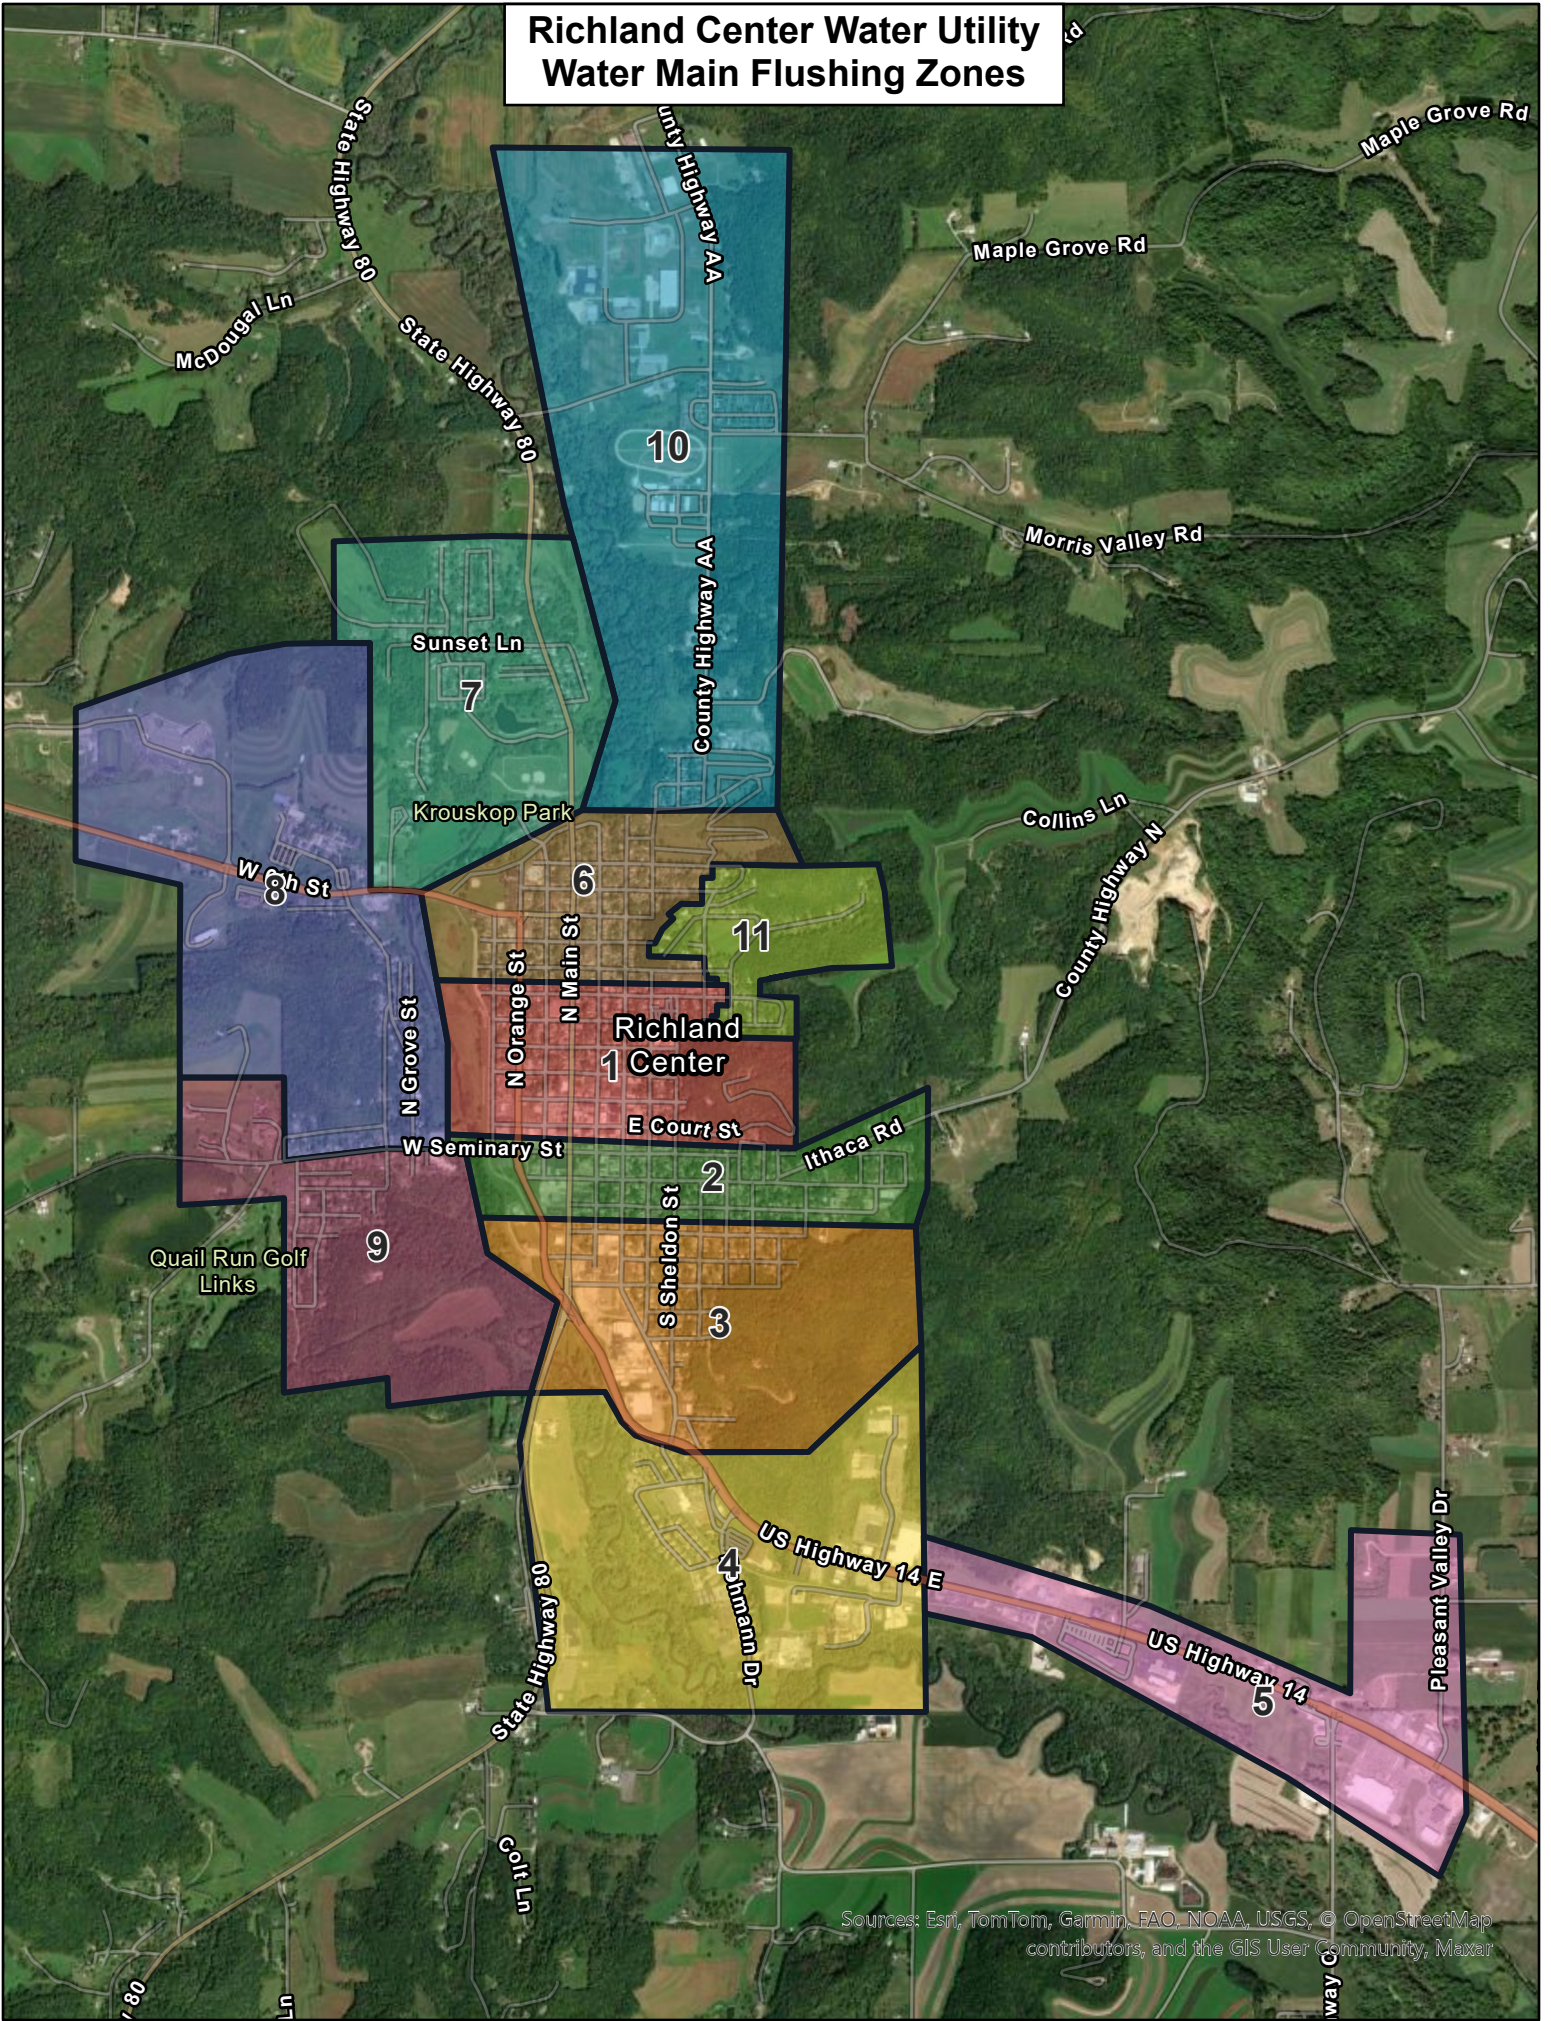

# Richland Center Water Utility Water Main Flushing Zones

Sources: Esri, TomTom, Garmin, FAO, NOAA, USGS, © OpenStreetMap contributors, and the GIS User Community, Maxar